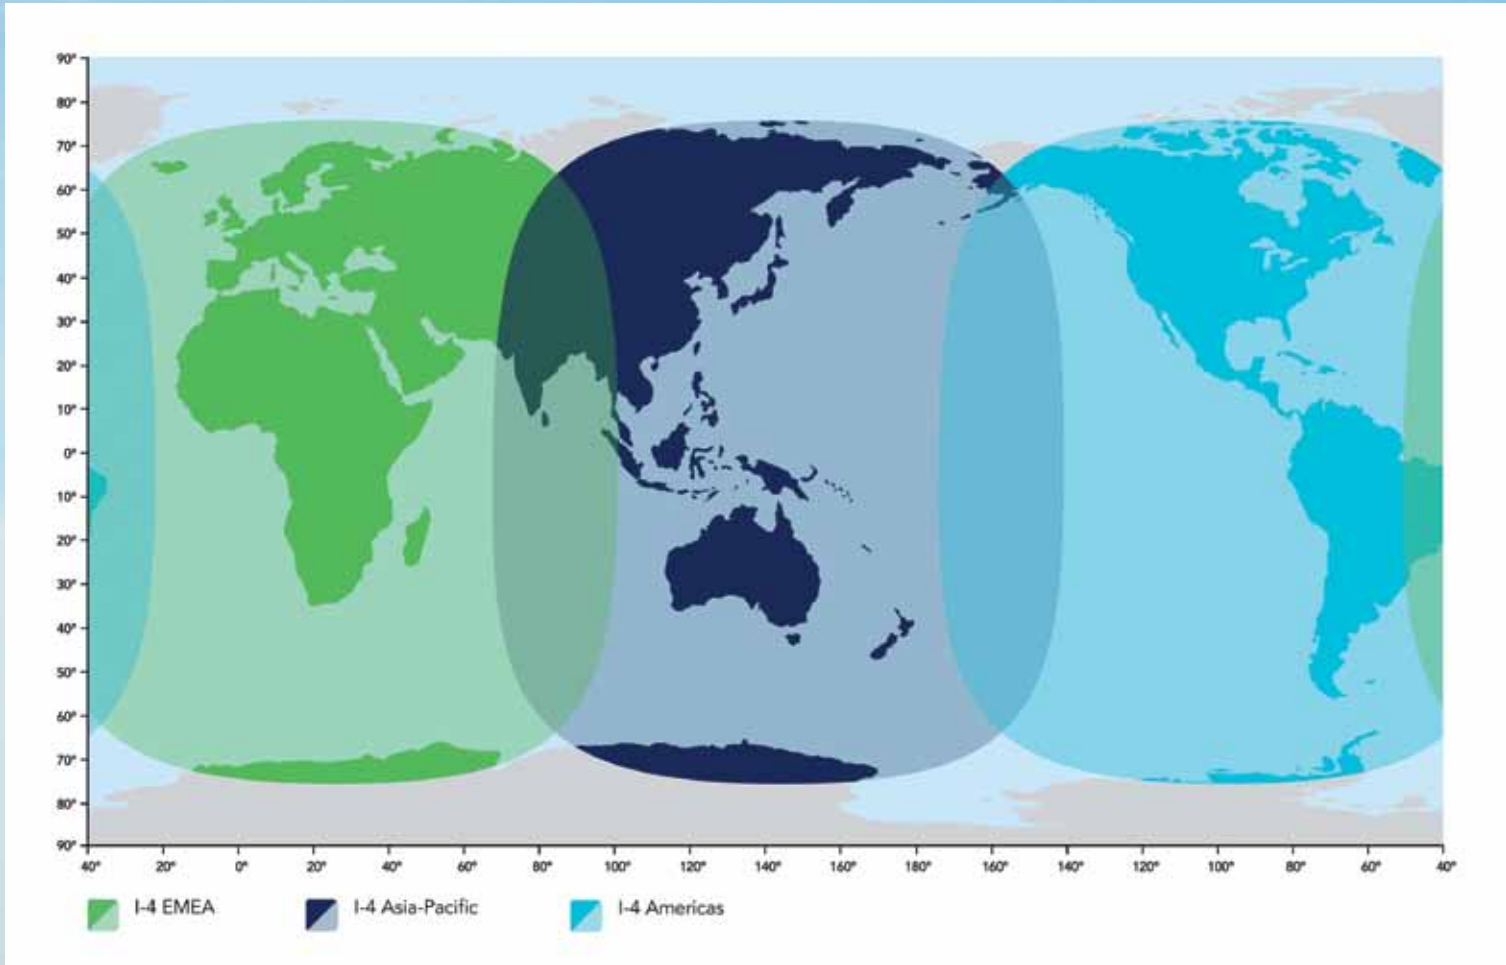

The Coverage

This map depicts Inmarsat's expectations of coverage, but does not represent a guarantee of service. The availability of service at the edge of coverage areas fluctuates depending on various conditions

IsatPhone Pro operates globally over the Inmarsat-4 satellites.